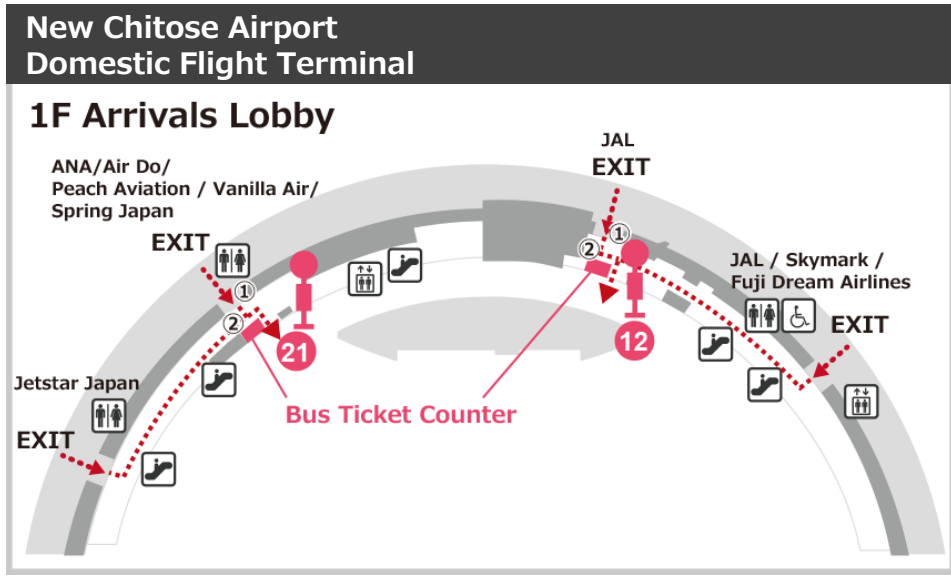

BUS TIME TABLE / NEW CHITOSE AIRPORT – MITSUI OUTLET PARK
巴士時刻表 / 新千歲機場 – 三井 OUTLET PARK

Bus Stop & Riding Time

BUY NOW / 立即購買
 HOKKAIDO INTER CITY BUS PASS

www.bus.hokkaidox.com

FOR MORE INFO / 更多信息
 HOKKAIDO BUDGET BUS PASS