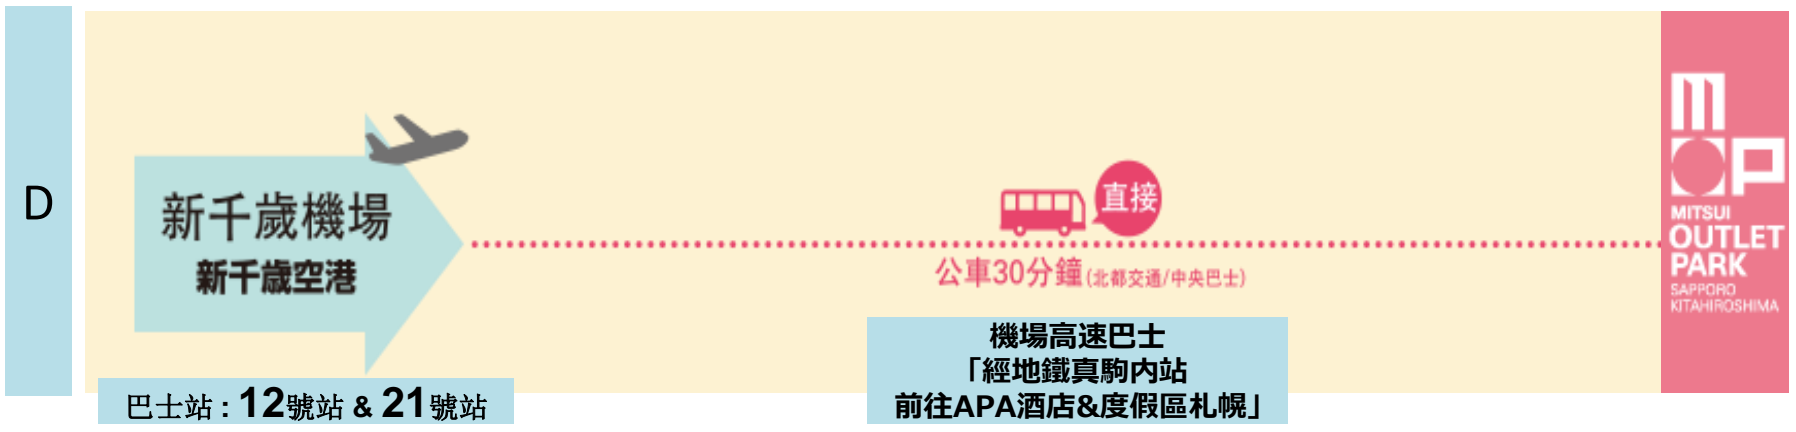

BUS TIME TABLE / NEW CHITOSE AIRPORT – MITSUI OUTLET PARK
巴士時刻表 / 新千歲機場 – 三井 OUTLET PARK

巴士站 & 乘坐時間

BUY NOW / 立即購買
HOKKAIDO INTER CITY BUS PASS

www.bus.hokkaidox.com

FOR MORE INFO / 更多信息
HOKKAIDO BUDGET BUS PASS

EN <https://www.facebook.com/groups/hokkaidox.bus/>

華文 <https://www.facebook.com/groups/hokkaidox.busspass/>