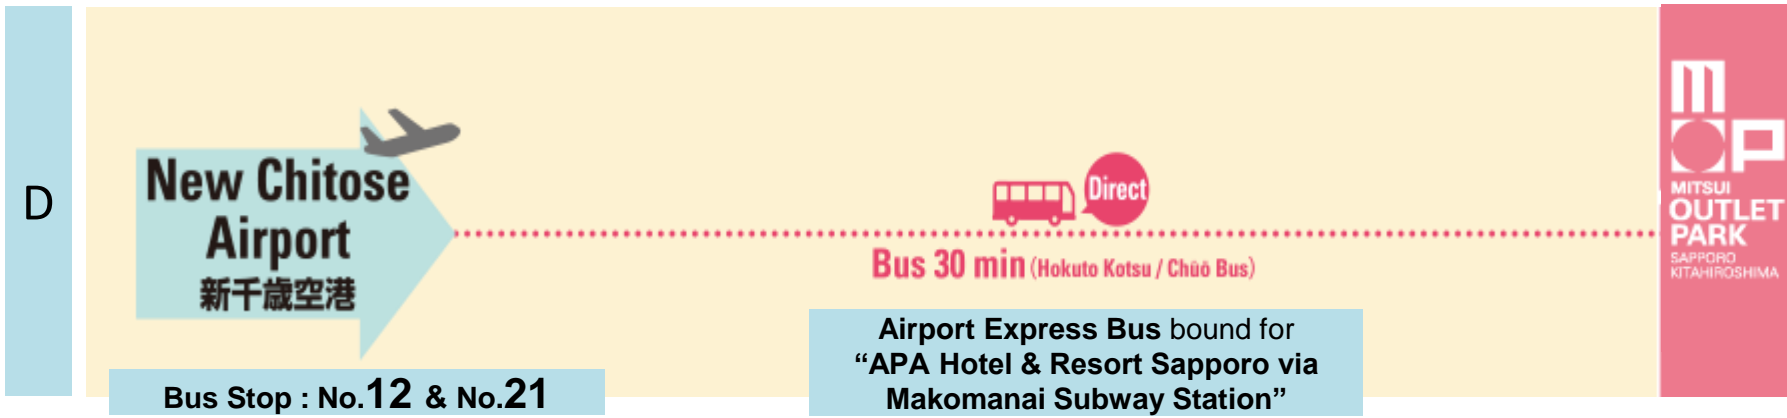

BUS TIME TABLE / NEW CHITOSE AIRPORT – MITSUI OUTLET PARK
巴士時刻表 / 新千歲機場 – 三井 OUTLET PARK

Bus Stop & Riding Time

BUY NOW / 立即購買
 HOKKAIDO INTER CITY BUS PASS

www.bus.hokkaidox.com

FOR MORE INFO / 更多信息
 HOKKAIDO BUDGET BUS PASS