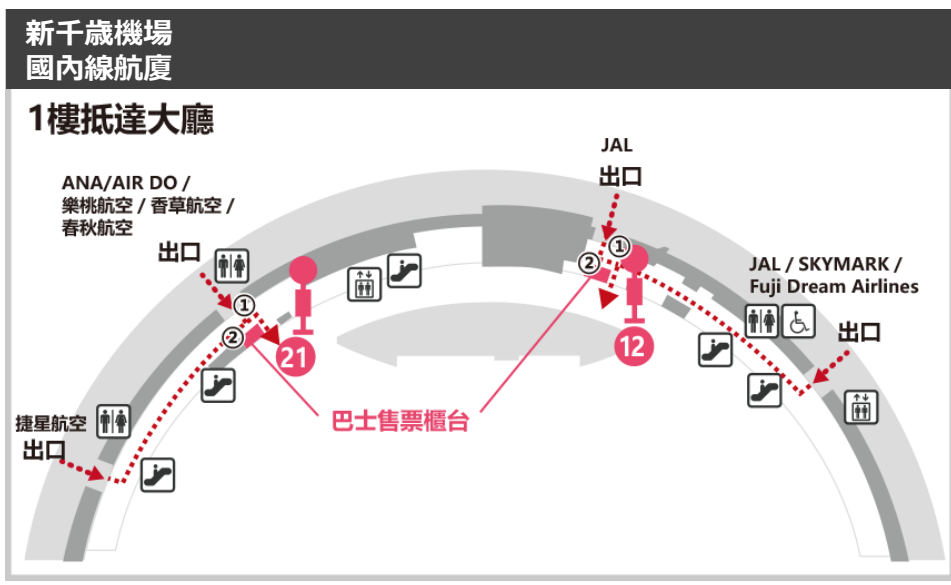

BUS TIME TABLE / NEW CHITOSE AIRPORT – MITSUI OUTLET PARK
巴士時刻表 / 新千歲機場 – 三井 OUTLET PARK

巴士站 & 乘坐時間

BUY NOW / 立即購買
HOKKAIDO INTER CITY BUS PASS

www.bus.hokkaidox.com

FOR MORE INFO / 更多信息
HOKKAIDO BUDGET BUS PASS

EN <https://www.facebook.com/groups/hokkaidox.bus/>

華文 <https://www.facebook.com/groups/hokkaidox.busspass/>